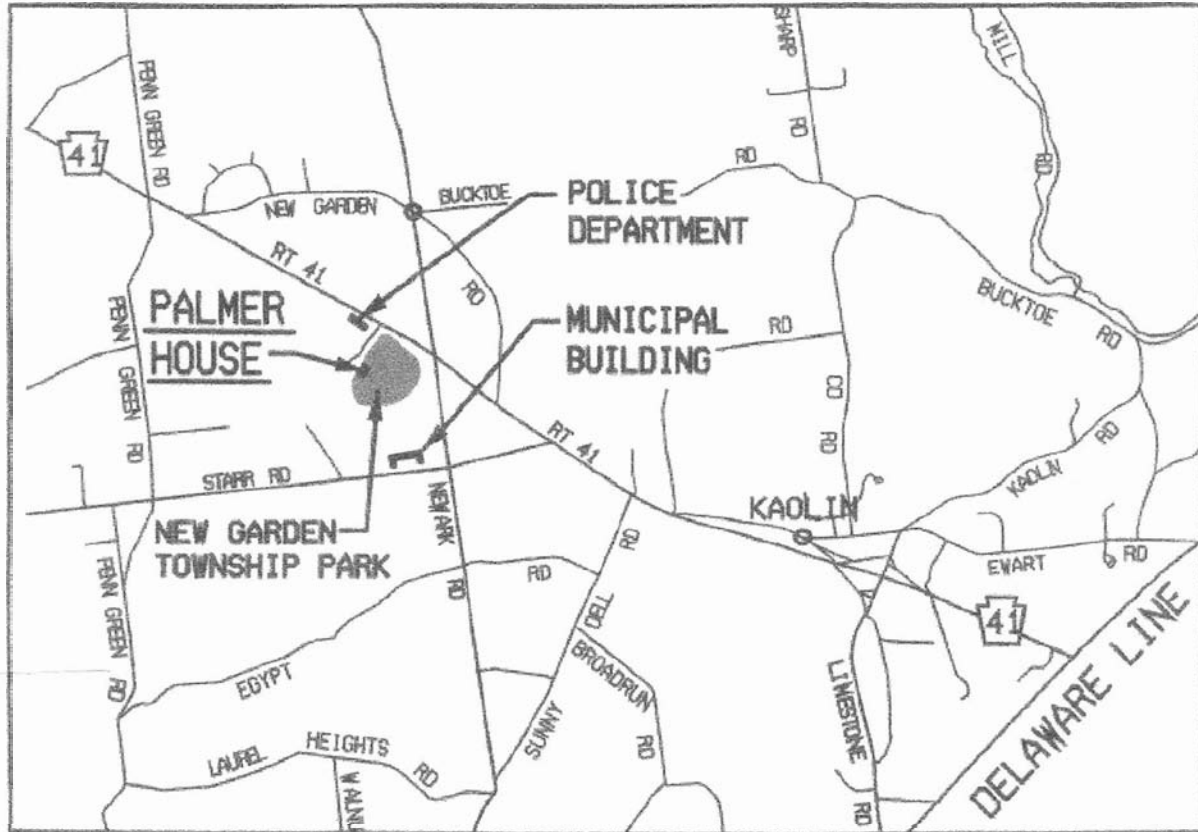

**Landenberg Group of Alcoholics Anonymous is moving!**  
to  
**"Palmer House"**  
**within New Garden Township Park, New Garden, PA**  
**effective January 1st, 2008**

**Directions:**

**From: Kennett Square**

Take Newark road in Tough-kennemon toward rt.41. At next traffic light, turn right onto rt. 41 (at Turkey Hill Store). Go approximately 1/8 mile to New Garden Police Station on your left. Turn into New Garden Park (between the Police station and the maintenance building) building is the old house just inside the park.

**From: Pike Creek and Wilmington**

Take Rt. 7 to rt. 41 and turn toward Pa. (go under the overpass and turn left) Go through the light at Newark Road (Turkey Hill store) Go approximately 1/8 mile to New Garden Police station on your left. Turn into the New Garden Park (between the Police Station and the maintenance building) building is the old house just inside the park.

**From: Avondale and West Grove**

Take Old Baltimore Pike through Avondale. Continue onto rt. 41. Go through light at Penn Green Road (Happy Harrys). Go approximately 1/2 mile to New Garden Police Station on your right. Turn into New Garden Park, (between the Police station and the maintenance building) building is the old house just inside the park.